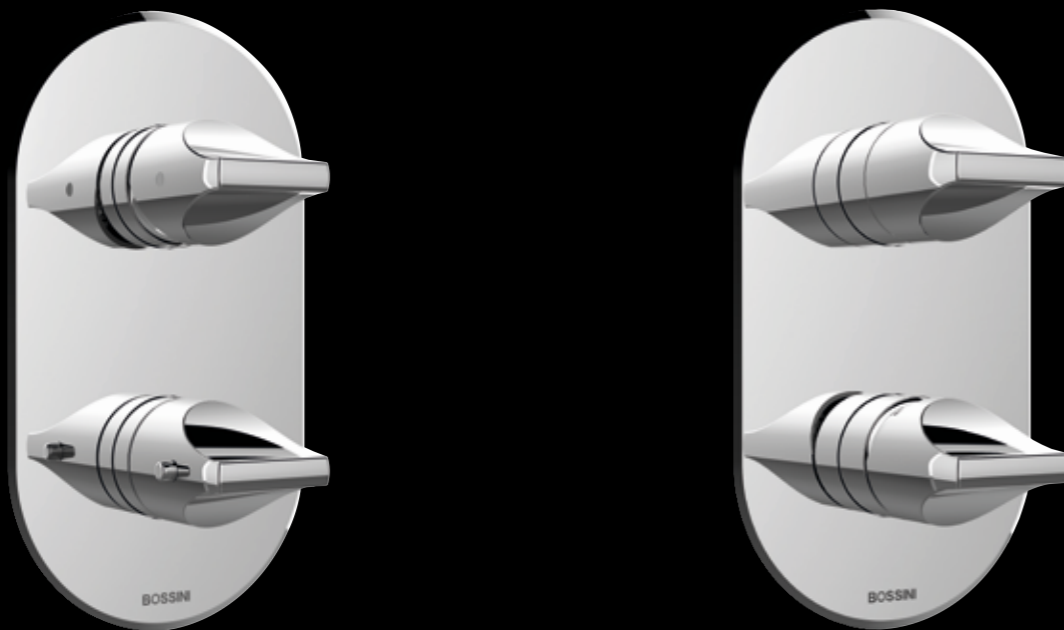

Miscelatori doccia universali 2-5 vie

Universal shower mixers 2-5 ways

Miscelatore termostatico con deviatore a 2/3/4/5 vie da 1/2". La manopola inferiore regola la temperatura dell'acqua ed è dotata del blocco di sicurezza a 38°C.

Thermostatic mixer with 2/3/4/5 ways diverter 1/2". The water temperature is selected through the lower knob which includes an anti-scald button, locking the temperature at 38°C.

Z00500
Parti esterne miscelatore termostatico 2-5 vie.
Exposed parts for 2-5 ways thermostatic mixer.