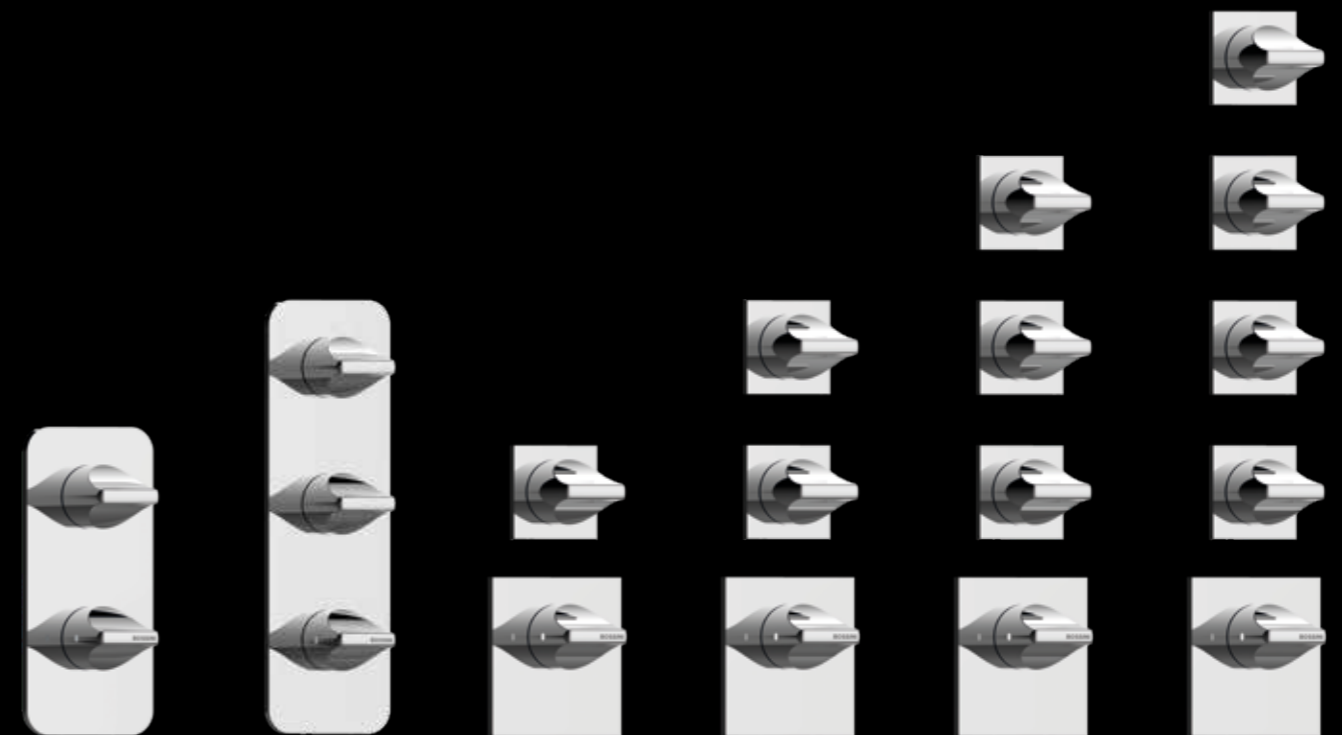

Z035204

Z035201

Z035203

Z035205

Z035208

Miscelatori doccia termostatici alta portata

High-flow thermostatic shower mixers

Adatti agli ambienti bagno di stile contemporaneo così come a quelli più classici, i miscelatori a incasso Apice possiedono una cifra estetica senza tempo. In pochi millimetri tratteggiano a parete linee pulite, unendo tecnologia, qualità e design distintivi. Tutti i termostatici ad alta portata hanno attacchi da 3/4" e possono essere installati in verticale o in orizzontale. Una delle caratteristiche principali del sistema termostatico alta portata di Bossini è che funziona in modo ottimale anche in condizioni di bassa pressione.

Suitable for both contemporary and classic bathrooms, the Apice concealed mixers have a timeless aesthetic appeal. In just a few millimetres, they outline clean lines on the wall, combining technology, quality and distinctive design. All the high flow thermostatic mixers have 3/4" connections and can be installed vertically or horizontally. One of the main features of the Bossini high flow thermostatic system is that it works well even in low pressure conditions.

Z035202