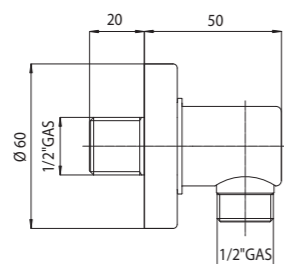

V00228-V00232 - 1/2" M x 1/2" M

Ottone - Brass - Messing - Laiton - Latón - Латунь

V00228 1/2" M x 1/2" M GAS
V00232 1/2" M x 1/2" M NPT

Codice/Code Finitura/Finish Packaging Box: 100 pz/pcs
35x25x40 Box Euro

Codice/Code	Finitura/Finish	Box Euro
V00228-V00232	073 nero opaco/mat black	27,20
	045 bianco opaco/mat white	27,20