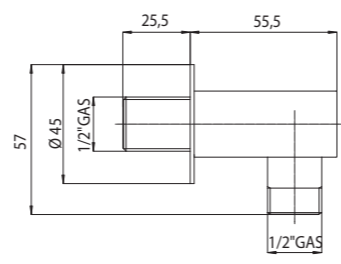

V00235 - 1/2" M x 1/2" M GAS

Ottone - Brass - Messing - Laiton - Latón - Латунь

Codice/Code Finitura/Finish Packaging Box: 50 pz/pcs
40x25x25 Box Euro

Codice/Code	Finitura/Finish	Box Euro
V00235	073 nero opaco/mat black	27,20
	045 bianco opaco/mat white	27,20