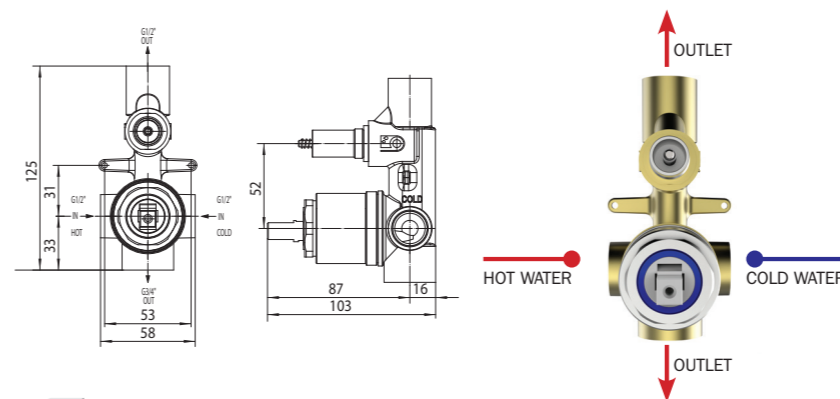

Miscelatori esterno doccia con uscita da 1/2"
Exposed shower mixers with 1/2" outlet
Brausebatterie Aufputz mit 1/2" Anschluss
Mitigeur de douche exposé avec sortie 1/2"
Gruppo ducha con salida de 1/2"
Наружная душевая группа с выходом на 1/2"

Packaging Box: 12 pz/pcs
35x50x35

V00228-V00232 - 1/2" M x 1/2" M

Ottone - Brass - Messing - Laiton - Latón - Латунь

V00228 1/2" M x 1/2" M GAS
V00232 1/2" M x 1/2" M NPT

Codice/Code Finitura/Finish Packaging Box: 100 pz/pcs
35x25x40 Box Euro

Codice/Code	Finitura/Finish	Box Euro
V00228-V00232	073 nero opaco/mat black	27,20
	045 bianco opaco/mat white	27,20

V00235 - 1/2" M x 1/2" M GAS

Ottone - Brass - Messing - Laiton - Latón - Латунь

Codice/Code Finitura/Finish Packaging Box: 50 pz/pcs
40x25x25 Box Euro

Codice/Code	Finitura/Finish	Box Euro
V00235	073 nero opaco/mat black	27,20
	045 bianco opaco/mat white	27,20

V00240 - 1/2" M x 1/2" M GAS

Ottone - Brass - Messing - Laiton - Latón - Латунь

Packaging Box: 50 pz/pcs
40x25x25

Codice/Code	Finitura/Finish	Box Euro
V00240	073 nero opaco/mat black	40,70
	045 bianco opaco/mat white	40,70

V00267 - 1/2" M x 1/2" M GAS

Ottone - Brass - Messing - Laiton - Latón - Латунь

Packaging Box: 50 pz/pcs
25x25x40

Codice/Code	Finitura/Finish	Box Euro
V00267	073 nero opaco/mat black	27,70
	045 bianco opaco/mat white	27,70

Z00005 MISCELATORE MONOCOMANDO - 2 USCITE / OUTLETS

Packaging Box: 12 pz/pcs
35x40x25

Parti incasso miscelatore monocomando con deviatore 2 VIE, attacchi 1/2"

Concealed parts for single lever mixer complete with 2 WAYS diverter, 1/2" connections

Unterputz-Einbaukörper für Einhebelbatterie mit 2-WEGUMSTELLUNG, 1/2" Anschlüsse

Parties à encastrer pour mitigeur monocommande avec inverseur 2 VOIES, connexions 1/2"

Partes de empotrado para mezclador monomando con desviador 2 VIAS, conexiones 1/2"

Смеситель механический встраиваемый с девиатором 2 направления 1/2"

Codice/Code Finitura/Finish Packaging Box: 12 pz/pcs
35x40x25 Box Euro

Z00005 **139,70**