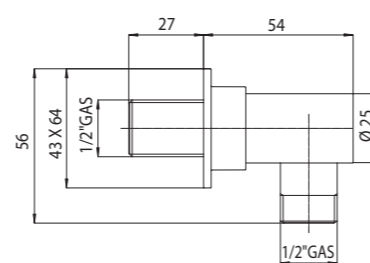

V00267 - 1/2" M x 1/2" M GAS

Ottone - Brass - Messing - Laiton - Latón - Латунь

Packaging Box: 50 pz/pcs
25x25x40

Codice/Code	Finitura/Finish	Box Euro
V00267	073 nero opaco/mat black	27,70
	045 bianco opaco/mat white	27,70