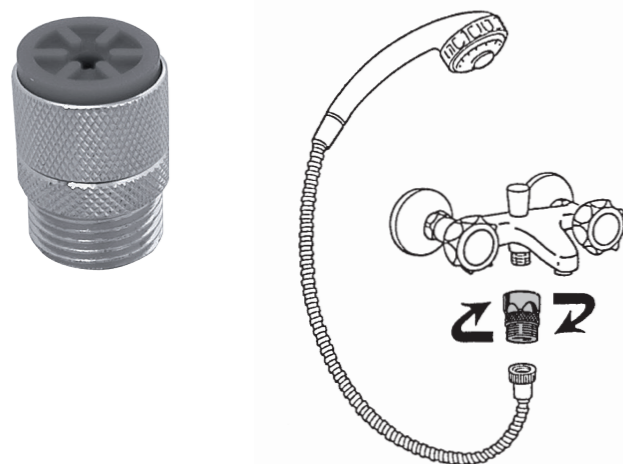

Le gaspillage d'eau et d'énergie peuvent facilement être réduits jusqu'à 50% sans toutefois limiter votre confort en appliquant à toute la robinetterie les accessoires qui incorporent des réducteurs de débit. Une solution avantageuse qui vous permettra de réduire vos dépenses et d'aider en même temps l'écologie.

El agua no es un recurso ilimitado, y como tal debemos intentar mantener la calidad y reducir los consumos. Malgastar el agua y energía puede ser fácilmente reducido, sin limitar vuestro confort, colocando a toda la grifería los accesorios apropiados que incorporamos del Reductor ahorro de agua hasta 50% a su alcance. Una solución ventajosa que le permitirá reducir el coste y ayudará a la ecología.

Вода не является неиссякаемым источником и поэтому нашей общей обязанностью является постараться сохранить ее качество и снизить ее потребление. Используя Аксессуары для Экономии Воды расход воды и энергии легко могут быть сокращены на 50%, без всяких ограничений Вашему комфорту. Одно выгодное решение позволит Вам сократить затраты и поддержать экологию.

R00001

Raccordo girevole universale per flessibili 1/2" x 1/2" MF - risparmio acqua

Universal hose loose joint, 1/2" x 1/2" MF - water saver
Universaler Drehanschluss 1/2" x 1/2" MF - Wassersparen
Ecrou tournant universel 1/2" x 1/2" MF - économiseur d'eau
Racor giratorio universal 1/2" x 1/2" MH - ahorro de agua
Соединение поворотное универсальное для шлангов 1/2" x 1/2" MF - экономия воды

Packaging Std: x 35 pz/pcs
Packaging Blister: x 350 pz/pcs
40x40x60

Finitura/Finish
030 cromo/chrome

Standard Euro
5,25