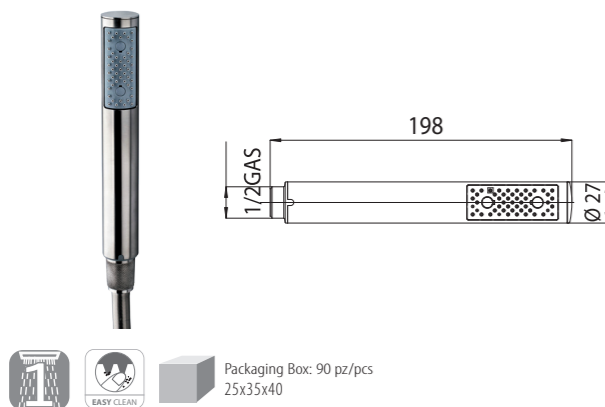

INB001 - ZEN-INOX