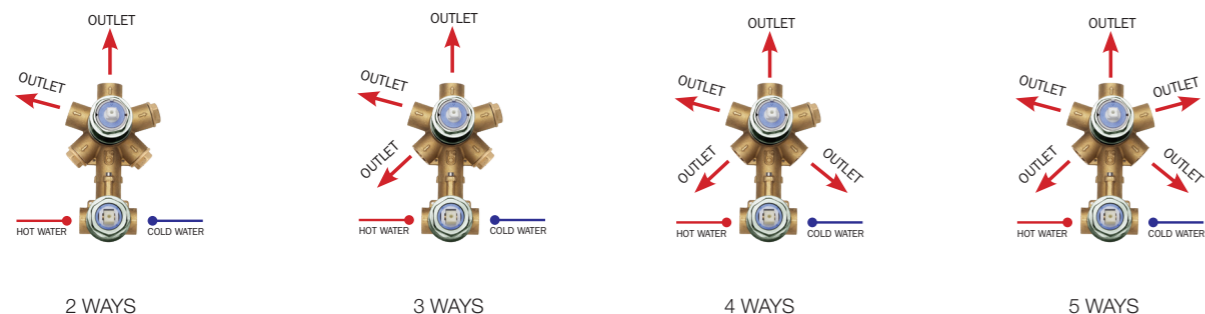

Mixers installation ways