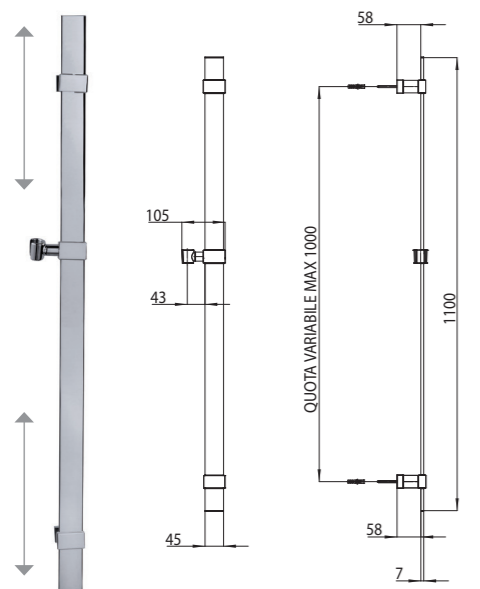

D46000 - FLAT - 110 cm

V00172

Ottone - Brass - Messing
Laiton - Latón - Латунь

Finitura/Finish	Box Euro
030 Cromo/Chrome	44,30
045 Bianco opaco/Mat white	57,70

Packaging Box: x 5 pz/pcs
41x131x30

Asta murale FLAT in ottone cm 110 con supporti a muro regolabili, interasse massimo cm 100

Cm 110 FLAT brass slide rail with adjustable brackets, maximum fixation distance cm 100

FLAT Brausestange cm 110 aus Messing mit verstellbaren Wandhalter, maximale Montagelänge 100 cm

Barre murale FLAT en laiton cm 110 avec supports muraux réglables, entraxe maximal 100 cm

Barra deslizante FLAT en latón cm 110 con soportes regulables, distancia máxima de fijación 100 cm

Душевая штанга FLAT из латуни 110 см, настенное крепление регулируется по высоте, максимальное расстояние 100

Finitura/Finish	Box Euro
030 Cromo/Chrome	262,00
045 Bianco opaco/Mat white	341,00