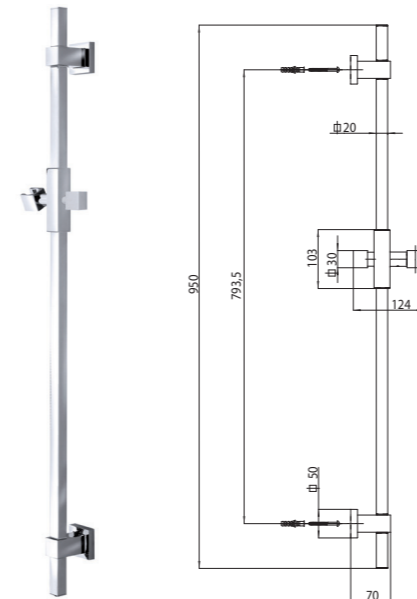

D91000 - 95 cm

V00151

Ottone - Brass - Messing
Laiton - Latón - Латунь

Finitura/Finish	Box Euro
030 Cromo/Chrome	89,30
094 Nichel Sp./Sat.Nickel	156,50

Packaging Box: x 5 pz/pcs
23x46x79

Asta murale in ottone cm 95, sezione quadra 20 mm
Cm 95 mm brass slide rail, square section 20 mm
Brausestange cm 95 aus Messing, viereckiges Stangerohr 20 mm
Barre murale en laiton cm 95, section carrée 20 mm
Barra deslizante en latón cm 95, sección cuadra 20 mm
Душевая штанга из латуни 95 см, кв. сечение 20 мм

Finitura/Finish	Box Euro
030 Cromo/Chrome	220,50
094 Nichel Sp./Sat.Nickel	408,50