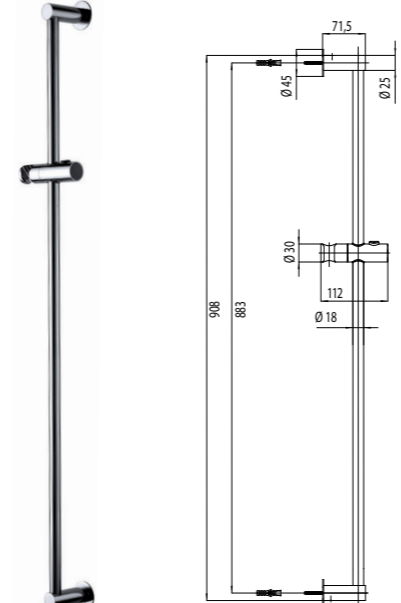

D40000 - 90 cm

V00166

Ottone - Brass - Messing
Laiton - Latón - Латунь

Finitura/Finish	Box Euro
030 Cromo/Chrome	40,60

Packaging Box: x 12 pz/pcs
41x44x103

Asta murale in ottone cm 90 Ø 18 mm
Cm 90 Ø 18 mm brass slide rail
Brausestange cm 90 Ø 18 mm aus Messing
Barre murale en laiton cm 90 Ø 18 mm
Barra deslizante en latón cm 90 Ø 18 mm
Душевая штанга из латуни 90 см Ø 18 мм

Finitura/Finish	Box Euro
030 Cromo/Chrome	135,20