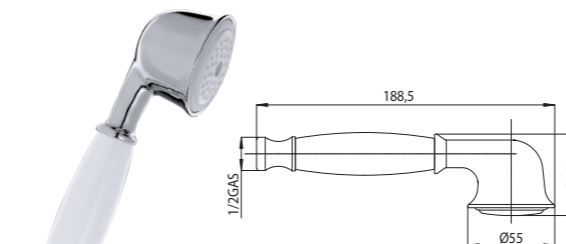

B00530 - RETRÒ Ø 55

Ottone - Brass - Messing - Laiton - Latón - Латунь

Packaging Box: 50 pz/pcs
35x35x50

Codice/Code	Misura/Size	Finitura/Finish	Portata acqua Water flow	Box Euro
B00530	Ø 55 mm	201 cr.-nero/chr.-black	min 5 L/min	26,00
		213 cr.-bianco/chr.- white	min 5 L/min	26,00
		401 oro-nero/gold-black	min 5 L/min	36,60
		317 oro-bianco/gold- white	min 5 L/min	36,60