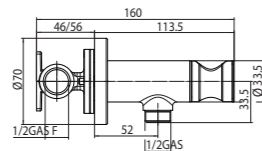

Miscelatore progressivo (acqua fredda e calda) da incasso con supporto doccia

Progressive mixer (hot and cold water) with shower holder

Progressiver Mischer (Warm-und Kaltwasser) mit Brausehalter

Mitigeur progressif (eau chaude et froide) à encastrer avec support de douche

Mezclador progresivo (agua caliente y fria) con soporte de ducha

Прогрессивный смеситель встраиваемый с керамическим диском и держателем лейки

Codice/Code	Finitura/Finish	Standard Euro
E37000	030 cromo/chrome	261,50
	021 oro/gold	400,50
	073 nero opaco/mat black	339,00