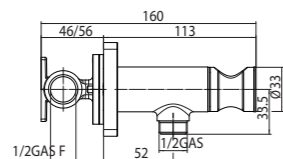

Miscelatore progressivo (acqua fredda e calda) da incasso con supporto doccia

Progressive mixer (hot and cold water) with shower holder

Progressiver Mischer (Warm-und Kaltwasser) mit Brausehalter

Mitigeur progressif (eau chaude et froide) à encastrer avec support de douche

Mezclador progresivo (agua caliente y fria) con soporte de ducha

Прогрессивный смеситель встраиваемый с керамическим диском и держателем лейки

Codice/Code	Finitura/Finish	Standard Euro
E38000	030 cromo/chrome	273,00
	073 nero opaco/mat black	354,00