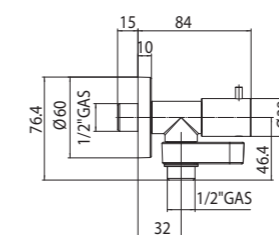

Rubinetto d'arresto da 1/2" M con vitone a dischi di ceramica e supporto doccia girevole

1/2" M stop valve with ceramic discs headwork and swiveling shower bracket

1/2" a.G. Stoppventil mit Keramikscheiben-Oberteil und schwenkbarem Brausehalter

Robinet d'arrêt 1/2" M à disques céramiques avec support de douche orientable

Llave de paso de 1/2" M con discos de cerámica y soporte de ducha orientable

Запорный кран на 1/2" M с керамическими дисками и поворотным держателем

Codice/Code	Finitura/Finish	Box Euro
E57000	030 cromo/chrome	55,00
	021 oro/gold	107,60
	073 nero opaco/mat black	69,50
	094 nichel sp./satin nickel	96,40