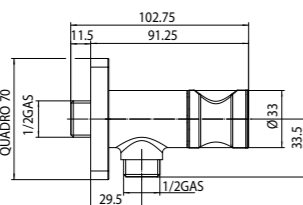

Rubinetto d'arresto da 1/2" M con vitone a dischi di ceramica, supporto doccia e attacco flessibile 1/2" M

1/2" M stop valve with ceramic discs headwork, shower holder and 1/2" M hose connection

1/2" a.G. Stoppventil mit Keramikscheiben-Oberteil, Brausehalter und 1/2" a.G. Schlauchverbindung

Robinet d'arrêt 1/2" M à disques céramiques avec support de douche et connexion flexible 1/2" M

Llave de paso de 1/2" M con discos de cerámica, soporte de ducha y conexión flexible 1/2" M

Запорный кран на 1/2" M с керамическими дисками и держателем лейки

Codice/Code	Finitura/Finish	Standard Euro
E42000	030 cromo/chrome	139,10