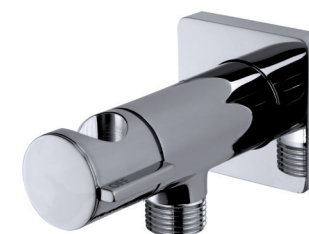

E42000 - STOP VALVE

Packaging Box: 1 pz/pcs
14,5x14,5x8