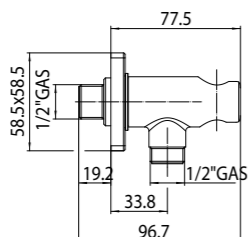

CB3001-CB3002 - STOP VALVE

Set con supporto, arresto acqua 1/2" M e flessibile

Set including safety stop valve 1/2" M with shower holder and hose

Duschset bestehend aus Stoppventil mit Brausehalter 1/2" a.G. und Schlauch

Ensemble complet avec robinet d'arrêt 1/2" M avec support de douche et flexible

Conjunto ducha con soporte, toma de agua 1/2" M con stop y flexible

Душевой комплект, состоит из: блокиратором воды 1/2" M - шланг

DOUBLE INTERLOCK
brass flexible hose

CROMOLUX NYLON
reinforced hose

Packaging Box: 25 pz/pcs
40x40x60

Codice/Code	Misura/Size	Flessibile/Flex	Finitura/Finish	Box Euro
CB3001.B	1/2" M x 1/2" M	A05045 - cm 125	030 Cromo/Chrome	70,80
CB3001.8	1/2" M x 1/2" M	A05045 - cm 80	030 Cromo/Chrome	67,30
CB3002.B	1/2" M x 1/2" M	A05158 - cm 125	030 Cromo/Chrome	62,60
CB3002.8	1/2" M x 1/2" M	A05158 - cm 80	030 Cromo/Chrome	61,40