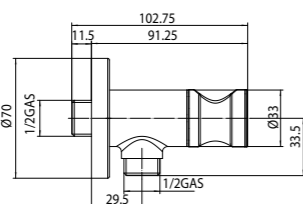

Packaging Box: 1 pz/pcs
14,5x14,5x8

Rubinetto d'arresto da 1/2" M con vitone a dischi di ceramica, supporto doccia e attacco flessibile 1/2" M

1/2" M stop valve with ceramic discs headwork, shower holder and 1/2" M hose connection