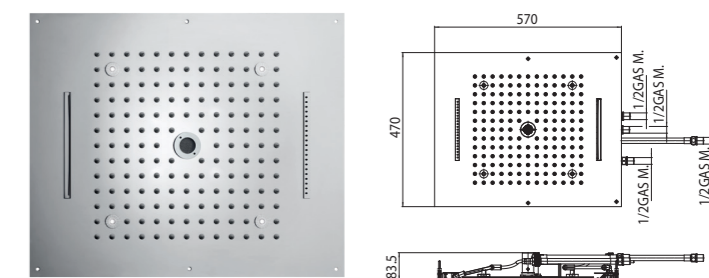

H38919 - DREAM/4 - 4 SPRAYS

LED LIGHTS

Codice/Code	Misura/Size	Led	Finitura/Finish	Portata acqua Water flow	Box Euro
H38919	570 x 470 mm	4	030 cromo/chrome	min 16 L/min	2.957,00