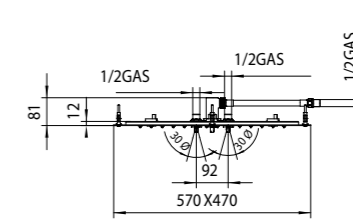

Packaging Box: 1 pz/pcs
15x55x78

Codice/Code	Misura/Size	Led	Finitura/Finish	Portata acqua Water flow	Box Euro
H38661	570 x 470 mm	8	030 cromo/chrome	min 16 L/min	4.294,00