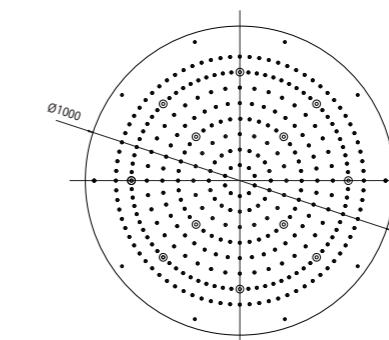

WI0384 - DREAM - XL

LED LIGHTS

Codice/Code	Misura/Size	Led	Finitura/Finish	Portata acqua Water flow	Box Euro
WI0384	Ø 1000 mm	12	030 cromo/chrome	min 20 L/min	9.115,00