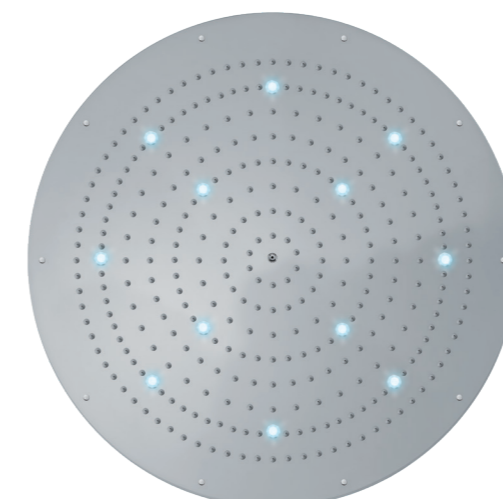

WI0374 - DREAM - XL

RGB LIGHTS CROMOTHERAPY

Packaging Box: 1 pz/pcs
18x111,5x111,5