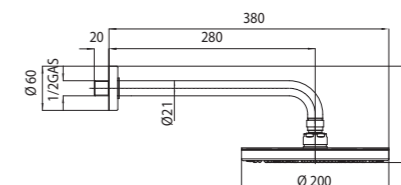

H19... - OKI

Packaging Box: 10 pz/pcs
40x40x70