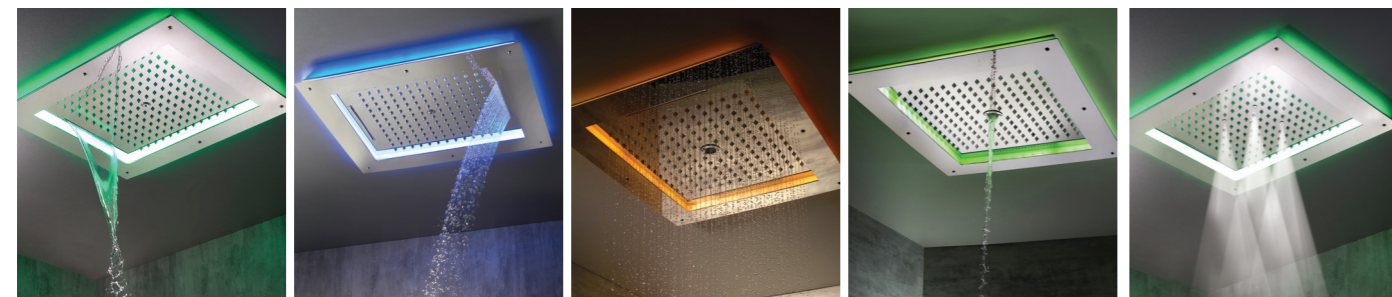

Size

Internal: 460 x 360 mm
 External: 600 x 500 mm

Remote control

LED lighting through water-proof remote control

Telecomando accensioni luci LED

Quick drainage

Water-releasing device for DREAM showerheads
 All Bossini Dream ceiling-mounted showerheads have a built-in air suction duct in the water distribution chamber. This device, patented by Bossini, allows you to immediately discharge the residual water from the distribution chamber when you close the mixer, thereby minimizing water stagnation inside the showerhead. It also enables the mixing of air and water to give you a bracing water jet.