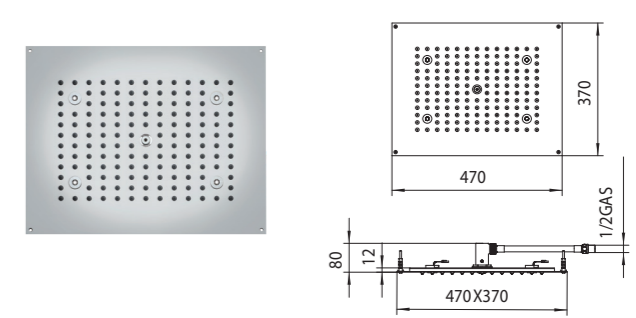

H37396 - DREAM-RECTANGULAR

LED LIGHTS (1 Color)

Packaging Box: 1 pz/pcs
16x48x72

Codice/Code	Misura/Size	Led	Finitura/Finish	Portata acqua Water flow	Box Euro
H37396	470 x 370 mm	4	030 cromo/chrome	min 14 L/min	1.655,00