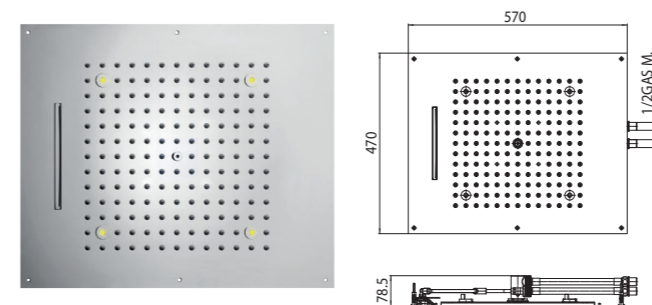

H38905 - DREAM/2 - 2 SPRAYS

RGB LIGHTS CROMOTHERAPY

Codice/Code	Misura/Size	Led	Finitura/Finish	Portata acqua Water flow	Box Euro
H38905	570 x 470 mm	4	030 cromo/chrome	min 16 L/min	2.609,00