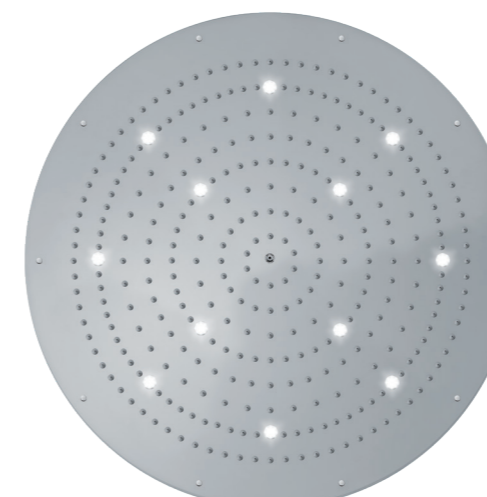

WI0384 - DREAM - XL

LED LIGHTS

Codice/Code	Misura/Size	Led	Finitura/Finish	Portata acqua Water flow	Box Euro
WI0384	Ø 1000 mm	12	030 cromo/chrome	min 20 L/min	9.115,00