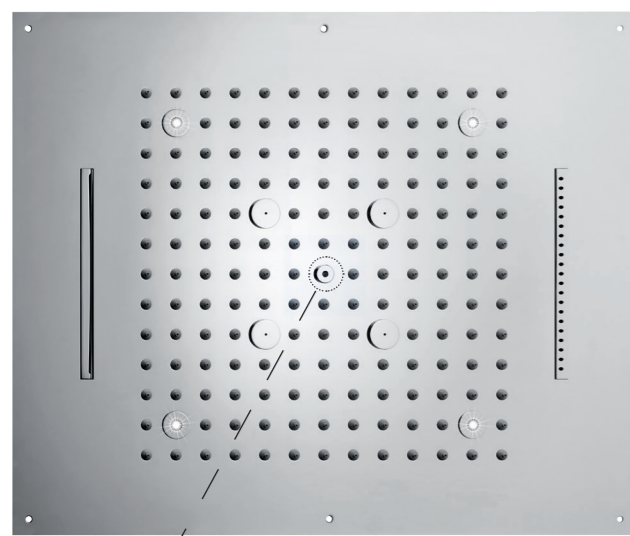

Dream Multifunction

Led Lights (1 Color)

Soffioni Dream/2-3-4 funzioni con luci LED, trasformatore a basso voltaggio, tastiera di comando LED e flessibile di alimentazione acqua per installazione a controsoffitto. Luci LED 1 colore a scelta

Dream/2-3-4 function shower heads with LED lights, low voltage transformer, control keyboard for LED and flexible hose for water connection for false ceiling installation. LED lights 1 color choice

Kopfbrausen Dream/2-3-4 Funktionen mit LED Lichtern, Niederspannungstrafo, Steuertastenfeld für LED und Versorgungsschlauch für Montage an der Zwischendecke. LED Lichtung 1 Farbauswahl

Plafonds de douche Dream/2-3-4 jets avec lumières LED, transformateur à bas voltage, clavier de contrôle pour LED et flexible pour l'alimentation d'eau. Installation à faux plafond. Lumière LED 1 choix de couleur

Rociadores Dream/2-3-4 chronos con luces LED, transformador de seguridad, teclado de control para luz LED y tubo flexible de alimentación de agua para instalación falso techo. Luz LED 1 opción del color

Душевые лейки Dream/2-3-4 с четырьмя функциями со светодиодами LED, трансформатором низкого напряжения, блоком управления для подсветки и гибкой подводкой для подключения к водоснабжению, установка в подвесной потолок. Цвет светодиодов 1 на выбор

Quick drainage

Water-releasing device for DREAM showerheads
All Bossini Dream ceiling-mounted showerheads have a built-in air suction duct in the water distribution chamber. This device, patented by Bossini, allows you to immediately discharge the residual water from the distribution chamber when you close the mixer, thereby minimizing water stagnation inside the showerhead. It also enables the mixing of air and water to give you a bracing water jet.

Materials

Shower head: Stainless steel AISI 304
Nozzles: Silicone
Gaskets: EPDM
Fittings: Brass

Conformity

UNI EN 1112

Hydraulic features

Minimum flow-rate for optimal performance: 16L/min
Min pressure: 1 bar
Max pressure: 5 bar

Electric features

Electric connection: 220-230V ~ 50-60 Hz - max 20w
class of protection II

Dream Lights: 04 low voltage LEDs

Safety Transformer: 230V~ / 7V= 50-60 Hz to be installed outside the safety area (in compliance with standard DIN VDE 0100, part 107 – according to prescription CEI 64/8)

Product Weight With water

Max 11,2 Kg

Size

External: 570 x 470 mm

Control keyboard: LED lights lighting and colour adjustment through the waterproof control keyboard

LED Color	□ 0 Bianco / White
LED Color	■ 1 Rosso / Red
LED Color	■ 2 Blu / Blue
LED Color	■ 3 Verde / Green
LED Color	■ 4 Arancio / Orange