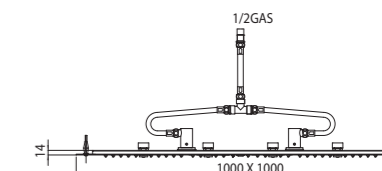

LED LIGHTS

Codice/Code	Misura/Size	Led	Finitura/Finish	Portata acqua Water flow	Box Euro
WI0383	1000 x 1000 mm	12	030 cromo/chrome	min 20 L/min	9.115,00

WI0382 - DREAM - XL

LED LIGHTS

Codice/Code	Misura/Size	Led	Finitura/Finish	Portata acqua Water flow	Box Euro
WI0382	1000 x 500 mm	12	030 cromo/chrome	min 20 L/min	7.428,00