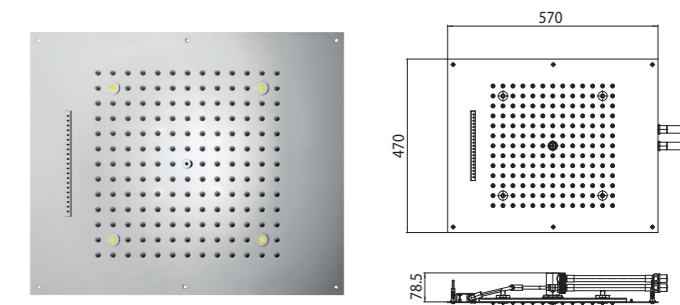

H38906 - DREAM/2 - 2 SPRAYS

RGB LIGHTS CROMOTHERAPY

Codice/Code	Misura/Size	Led	Finitura/Finish	Portata acqua Water flow	Box Euro
H38906	570 x 470 mm	4	030 cromo/chrome	min 16 L/min	2.609,00