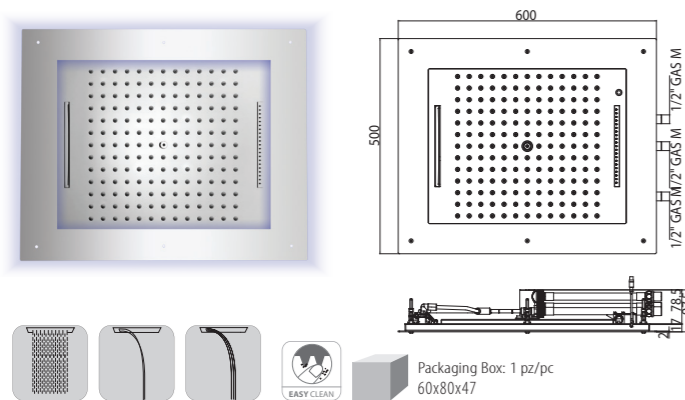

HI0927 - FRAME/3 - 3 SPRAYS
RGB LIGHTS CROMOTHERAPY

Codice/Code	Misura/Size	Finitura/Finish	Portata acqua Water flow	Box Euro
HI0927	600 x 500 mm	030 cromo/chrome	min 16 L/min	3.628,00