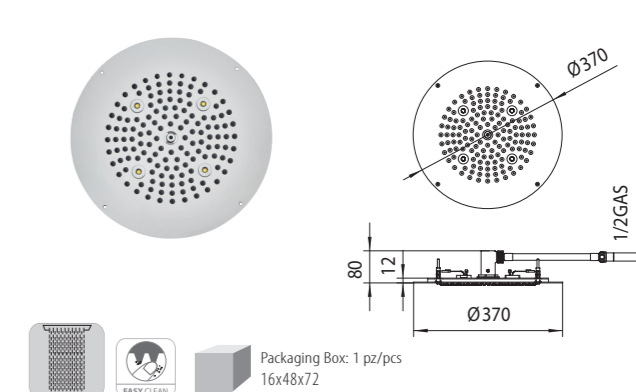

H37451 - DREAM-CUBE

RGB LIGHTS CROMOTHERAPY

Codice/Code	Misura/Size	Led	Finitura/Finish	Portata acqua Water flow	Box Euro
H37451	370 x 370 mm	4	030 cromo/chrome	min 14 L/min	2.577,00

H37452 - DREAM-OKI

RGB LIGHTS CROMOTHERAPY