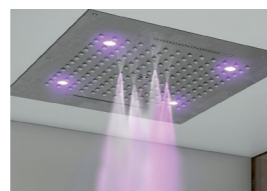

Nebulizzato
Mist spray