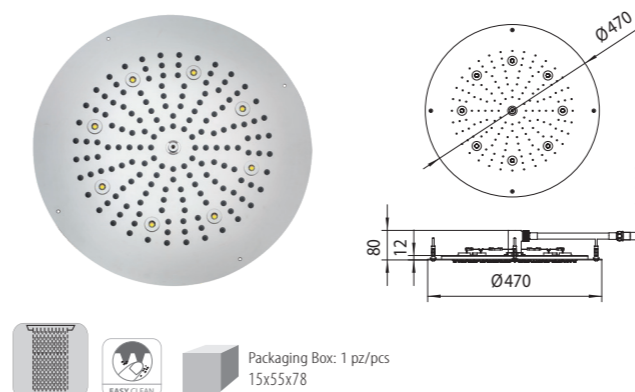

H37456 - DREAM-CUBE

RGB LIGHTS CROMOTHERAPY

Codice/Code	Misura/Size	Led	Finitura/Finish	Portata acqua Water flow	Box Euro
H37456	470 x 470 mm	10	030 cromo/chrome	min 16 L/min	3.669,00

H37457 - DREAM-OKI

RGB LIGHTS CROMOTHERAPY