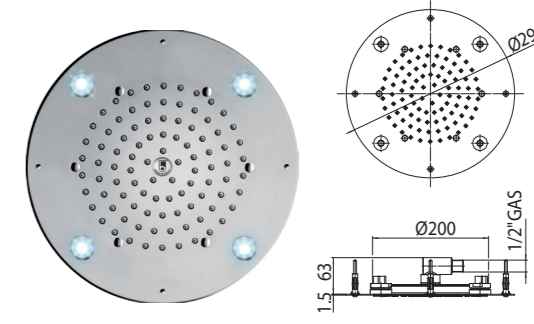

I01724 - OKI FLAT RGB LIGHTS CROMOTHERAPY

Packaging Box: 6 pz/pcs
40x40x60

Codice/Code	Misura/Size	Led	Finitura/Finish	Portata acqua Water flow	Box Euro
I01724	Ø 290 mm	4	030 cromo/chrome	min 9 L/min	1.380,00