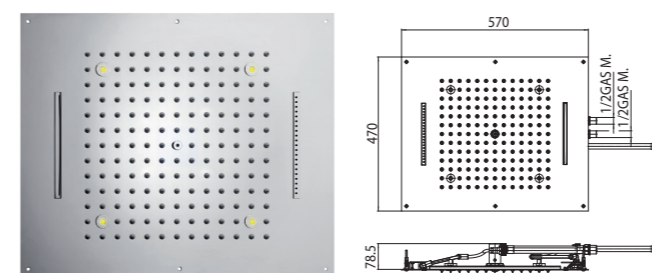

H38907 - DREAM/3 - 3 SPRAYS

RGB LIGHTS CROMOTHERAPY

Codice/Code	Misura/Size	Led	Finitura/Finish	Portata acqua Water flow	Box Euro
H38907	570 x 470 mm	4	030 cromo/chrome	min 16 L/min	2.979,00