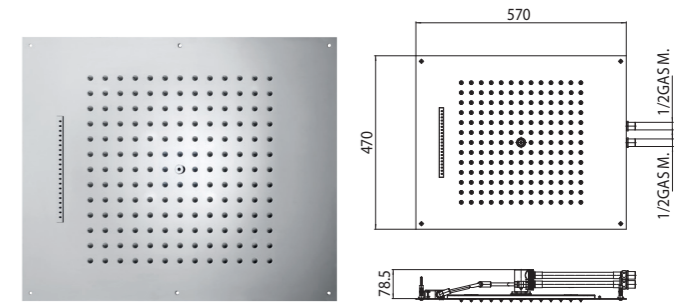

H38926 - DREAM/2 - 2 SPRAYS

Codice/Code	Misura/Size	Finitura/Finish	Portata acqua Water flow	Box Euro
H38926	570 x 470 mm	030 cromo/chrome	min 16 L/min	1.566,00