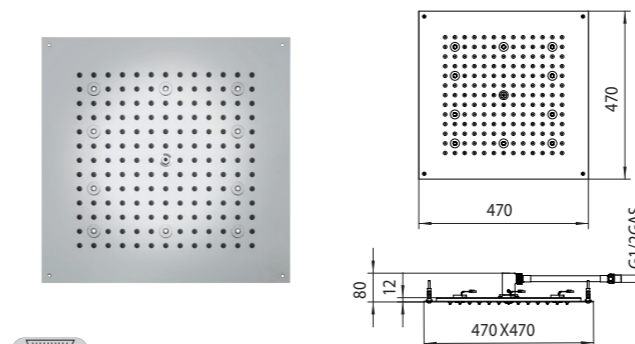

H37453 - DREAM-CUBE

LED LIGHTS (1 Color)

Packaging Box: 1 pz/pcs
15x55x78

Codice/Code	Misura/Size	Led	Finitura/Finish	Portata acqua Water flow	Box Euro
H37453	470 x 470 mm	10	030 cromo/chrome	min 16 L/min	2.491,00