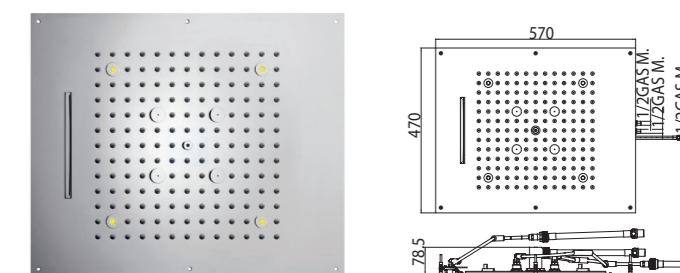

H38935 - DREAM/3 - 3 SPRAYS

RGB LIGHTS CROMOTHERAPY

Codice/Code	Misura/Size	Led	Finitura/Finish	Portata acqua Water flow	Box Euro
H38935	570 x 470 mm	4	030 cromo/chrome	min 16 L/min	3.129,00