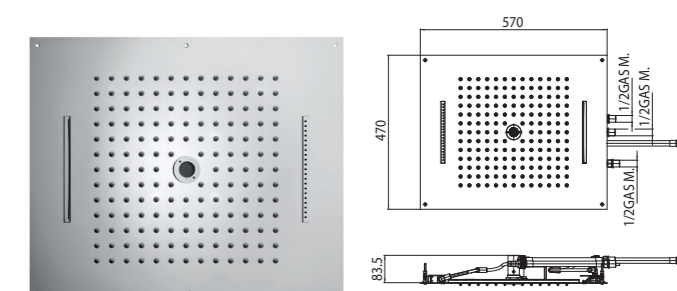

H38929 - DREAM/4 - 4 SPRAYS

Codice/Code	Misura/Size	Finitura/Finish	Portata acqua Water flow	Box Euro
H38929	570 x 470 mm	030 cromo/chrome	min 16 L/min	2.145,00