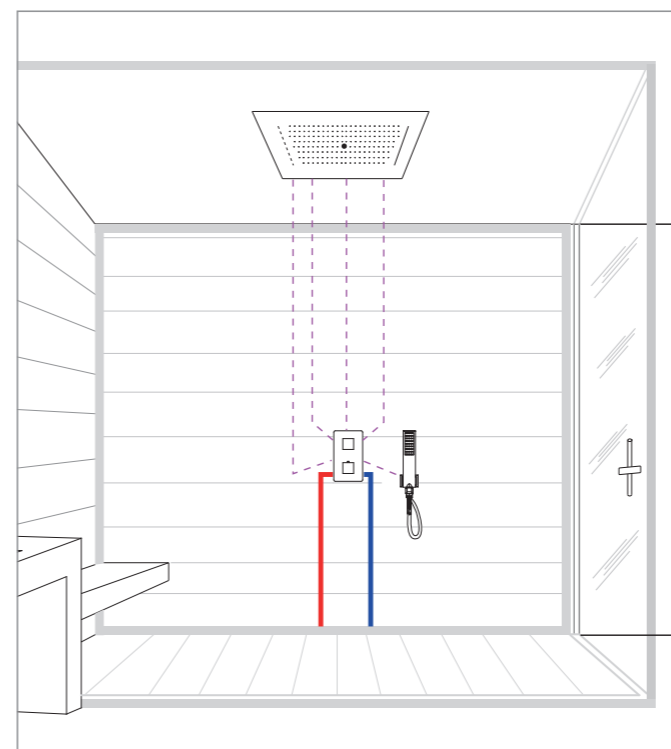

Frame Multifunction

RGB Led Lights Cromotherapy

Soffione FRAME MULTIFUNCTION/2-3-4 RGB per controsoffitto - 600 x 500 mm - trasformatore a basso voltaggio - telecomando per cromoterapia - flessibile alimentazione acqua

FRAME MULTIFUNCTION/2-3-4 RGB shower head for false ceiling - external 600 x 500 mm - low voltage transformer - remote control for cromotherapy - flexible hose for water connection

FRAME MULTIFUNCTION/2-3-4 RGB Kopfbrause mit Lichtrahmen für Zwischendecke - 600 x 500 mm - Niederspannungstrafo - Fernbedienung für Farbtherapie und Versorgungsschlauch

Plafond de douche FRAME MULTIFUNCTION/2-3-4 RGB pour faux plafond - extérieur 600 x 500 mm - transformateur à bas voltage - télécommande pour cromothérapie - flexible pour l'alimentation d'eau

Rociador FRAME MULTIFUNCTION/2-3-4 RGB para falso techo - exterior 600 x 500 mm - transformador de seguridad - telemando para cromoterapia - tubo flexible de alimentación de agua

Лейка FRAME MULTIFUNCTION/2-3-4 RGB для установки в подвесной потолок - внешний 600 x 500 мм - трансформатор низкого напряжения - дистанционный переключатель для хромотерапии - гибкая подводка для подключения к водоснабжению

Materials

Frame: Stainless steel + PET-G
Shower head: Stainless steel AISI 304
Nozzles: Silicone
Gaskets: EPDM
Fittings: Brass

Conformity

EN 300 - EN 301 - EN 303 - EN 61000
EN 60335 - EN 60529 - EN 62471 - EN 1112

Hydraulic features

Minimum flow-rate for optimal performance: 16L/min
Min pressure: 1 bar
Max pressure: 5 bar

Electric features

Supply: In (230 Vac - 50HZ) / Out (10Vdc)
Power: Out (10Vdc)
Protection fuzes: In (1A - 250V) / Out (3,15A - 10V)

Size

Internal: 460 x 360 mm
External: 600 x 500 mm

Remote control

LED lighting through water-proof remote control

Telecomando accensioni luci LED