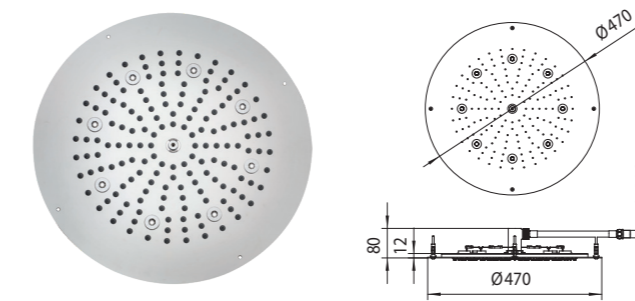

H37454 - DREAM-OKI

LED LIGHTS (1 Color)

Packaging Box: 1 pz/pcs
15x55x78

Codice/Code	Misura/Size	Led	Finitura/Finish	Portata acqua Water flow	Box Euro
H37454	Ø 470 mm	8	030 cromo/chrome	min 16 L/min	2.358,00