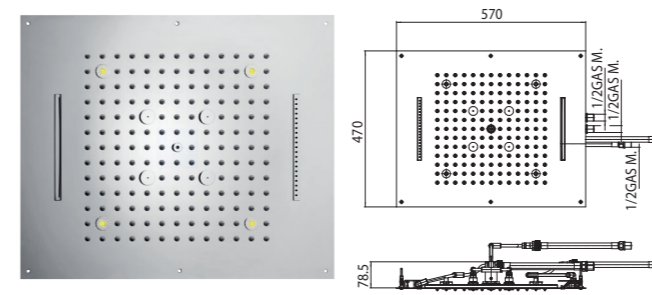

H38908 - DREAM/4 - 4 SPRAYS

RGB LIGHTS CROMOTHERAPY

Codice/Code	Misura/Size	Led	Finitura/Finish	Portata acqua Water flow	Box Euro
H38908	570 x 470 mm	4	030 cromo/chrome	min 16 L/min	3.478,00