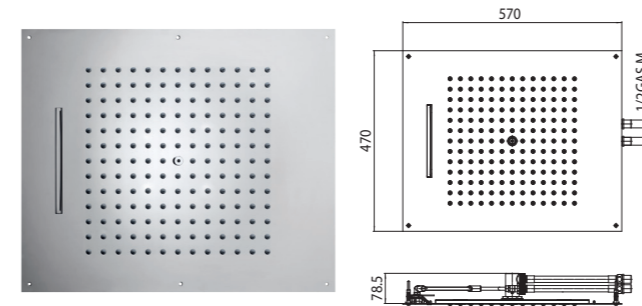

Product Weight With water

Max 11,2 Kg

Size

External: 570 x 470 mm

H38925 - DREAM/2 - 2 SPRAYS

Codice/Code	Misura/Size	Finitura/Finish	Portata acqua Water flow	Box Euro
H38925	570 x 470 mm	030 cromo/chrome	min 16 L/min	1.566,00