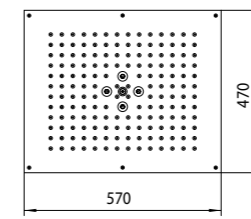

H38657 - DREAM-NEB - 2 SPRAYS (No lights)

Packaging Box: 1 pz/pcs
15x55x78

Codice/Code	Misura/Size	Finitura/Finish	Portata acqua Water flow	Box Euro
H38657	570 x 470 mm	030 cromo/chrome	min 16 L/min	1.809,00