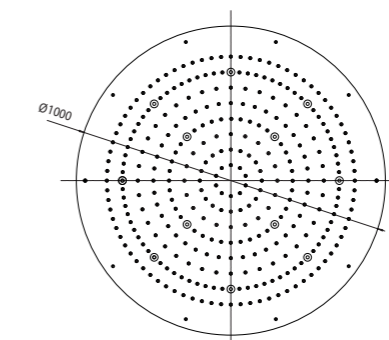

Codice/Code	Misura/Size	Led	Finitura/Finish	Portata acqua Water flow	Box Euro
WI0374	Ø 1000 mm	12	030 cromo/chrome	min 20 L/min	10.353,00