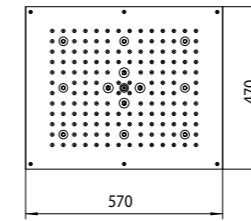

Packaging Box: 1 pz/pcs
15x55x78

Codice/Code	Misura/Size	Led	Finitura/Finish	Portata acqua Water flow	Box Euro
H38661	570 x 470 mm	8	030 cromo/chrome	min 16 L/min	4.294,00