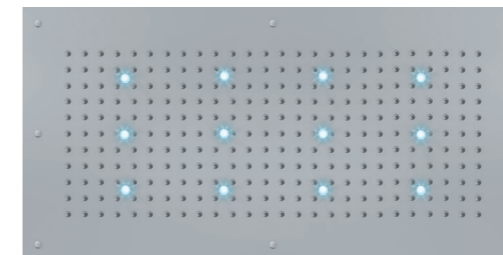

WI0372 - DREAM - XL

RGB LIGHTS CROMOTHERAPY

Packaging Box: 1 pz/pcs
18x111,5x111,5