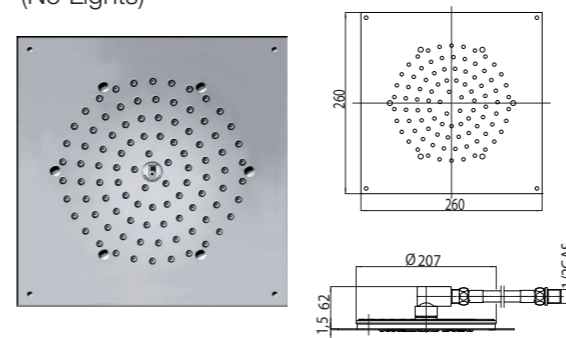

I00717 - CUBE FLAT (No Lights)

Packaging Box: 6 pz/pcs
40x40x60

Codice/Code	Misura/Size	Finitura/Finish	Portata acqua Water flow	Box Euro
I00717	260 x 260 mm	030 cromo/chrome	min 9 L/min	336,50