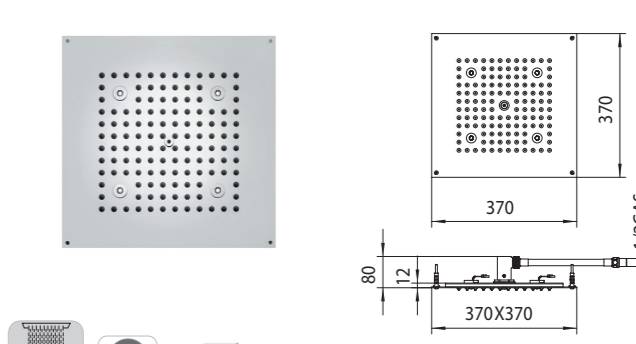

H37397 - DREAM-CUBE

LED LIGHTS (1 Color)

Packaging Box: 1 pz/pcs
16x48x72

Codice/Code	Misura/Size	Led	Finitura/Finish	Portata acqua Water flow	Box Euro
H37397	370 x 370 mm	4	030 cromo/chrome	min 14 L/min	1.571,00