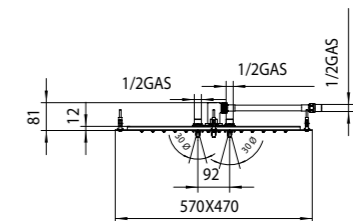

Packaging Box: 1 pz/pcs
15x55x78

Codice/Code	Misura/Size	Led	Finitura/Finish	Portata acqua Water flow	Box Euro
H38671	570 x 470 mm	8	030 cromo/chrome	min 16 L/min	3.019,00

H38657 - DREAM-NEB - 2 SPRAYS (No lights)