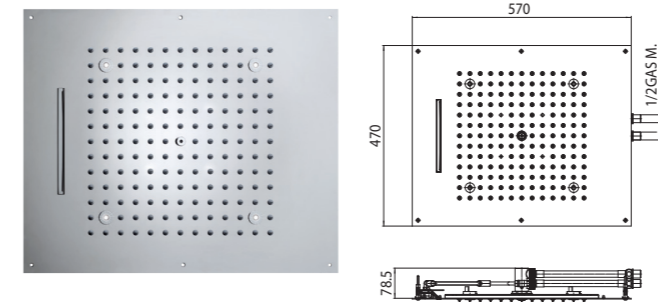

Piovia
Wide rain spray

Cascata
Cascade spray

Cascata pettine
Rain waterfall spray

Nebulizzato
Mist spray

Kneipp

H38915 - DREAM/2 - 2 SPRAYS

LED LIGHTS

Codice/Code	Misura/Size	Led	Finitura/Finish	Portata acqua Water flow	Box Euro
H38915	570 x 470 mm	4	030 cromo/chrome	min 16 L/min	2.377,00