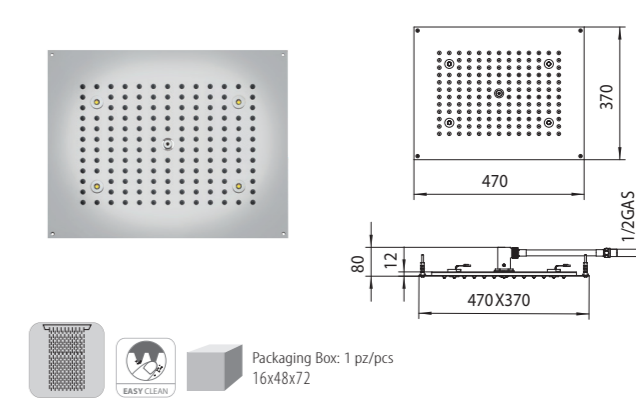

H37450 - DREAM-RECTANGULAR

RGB LIGHTS CROMOTHERAPY

Codice/Code	Misura/Size	Led	Finitura/Finish	Portata acqua Water flow	Box Euro
H37450	470 x 370 mm	4	030 cromo/chrome	min 14 L/min	2.656,00