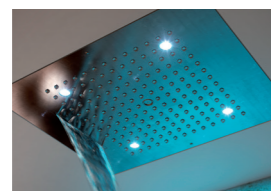

Product Weight With water

Max 11,2 Kg

Size

External: 570 x 470 mm

Cromotherapy control keyboard:

LED lights lighting and colour adjustment through the waterproof control keyboard

Poggia
Wide rain spray

Cascata
Cascade spray