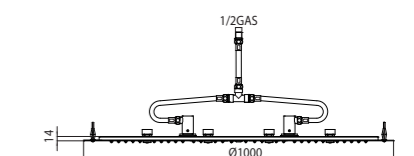

Codice/Code	Misura/Size	Led	Finitura/Finish	Portata acqua Water flow	Box Euro
WI0374	Ø 1000 mm	12	030 cromo/chrome	min 20 L/min	10.353,00