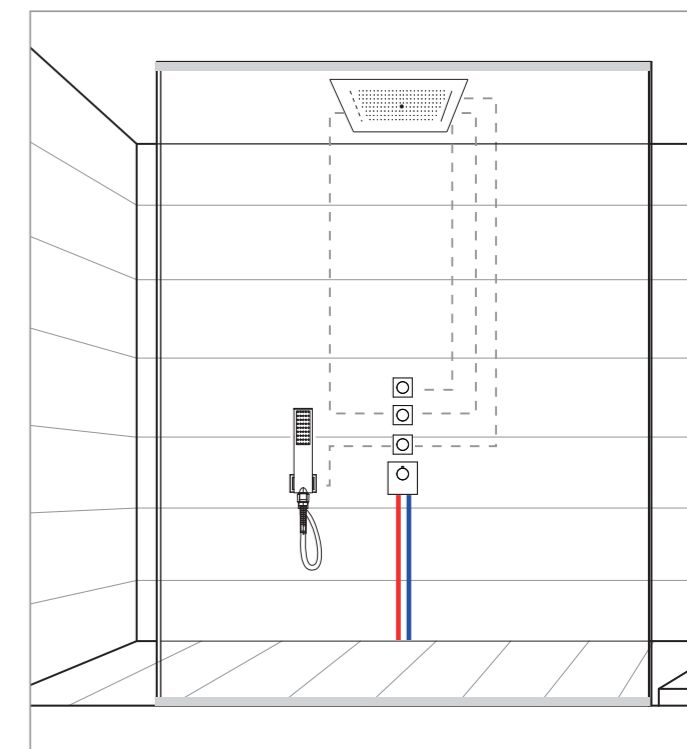

Frame Multifunction

RGB Led Lights Cromotherapy

Soffione FRAME MULTIFUNCTION/2-3-4 RGB per controsoffitto - 600 x 500 mm - trasformatore a basso voltaggio - telecomando per cromoterapia - flessibile alimentazione acqua

FRAME MULTIFUNCTION/2-3-4 RGB shower head for false ceiling - external 600 x 500 mm - low voltage transformer - remote control for cromotherapy - flexible hose for water connection

FRAME MULTIFUNCTION/2-3-4 RGB Kopfbrause mit Lichtrahmen für Zwischendecke - 600 x 500 mm - Niederspannungstrafo - Fernbedienung für Farbtherapie und Versorgungsschlauch

Plafond de douche FRAME MULTIFUNCTION/2-3-4 RGB pour faux plafond - extérieur 600 x 500 mm - transformateur à bas voltage - télécommande pour cromothérapie - flexible pour l'alimentation d'eau

Rociador FRAME MULTIFUNCTION/2-3-4 RGB para falso techo - exterior 600 x 500 mm - transformador de seguridad - telemando para cromoterapia - tubo flexible de alimentación de agua

Лейка FRAME MULTIFUNCTION/2-3-4 RGB для установки в подвесной потолок - внешний 600 x 500 мм - трансформатор низкого напряжения - дистанционный переключатель для хромотерапии - гибкая подводка для подключения к водоснабжению

Materials

Frame: Stainless steel + PET-G
Shower head: Stainless steel AISI 304
Nozzles: Silicone
Gaskets: EPDM
Fittings: Brass

Conformity

EN 300 - EN 301 - EN 303 - EN 61000
EN 60335 - EN 60529 - EN 62471 - EN 1112

Hydraulic features

Minimum flow-rate for optimal performance: 16L/min
Min pressure: 1 bar
Max pressure: 5 bar

Electric features

Supply: In (230 Vac - 50HZ) / Out (10Vdc)
Power: Out (10Vdc)
Protection fuzes: In (1A - 250V) / Out (3,15A - 10V)

Size

Internal: 460 x 360 mm
External: 600 x 500 mm

Remote control

LED lighting through water-proof remote control

Telecomando accensioni luci LED