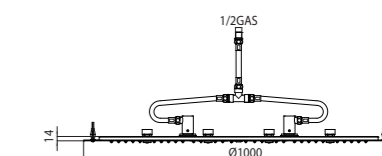

WI0384 - DREAM - XL

LED LIGHTS

Codice/Code	Misura/Size	Led	Finitura/Finish	Portata acqua Water flow	Box Euro
WI0384	Ø 1000 mm	12	030 cromo/chrome	min 20 L/min	9.115,00