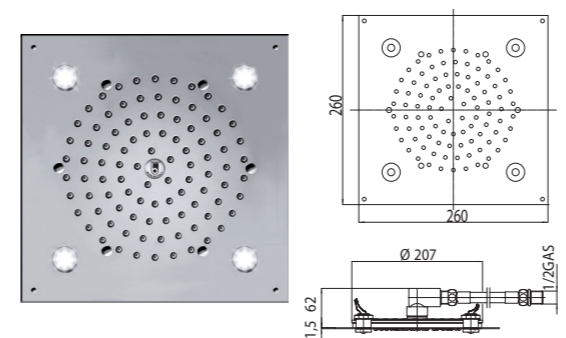

I00723 - CUBE FLAT LED LIGHTS (1 Color)

Packaging Box: 6 pz/pcs
40x40x60

Codice/Code	Misura/Size	Led	Finitura/Finish	Portata acqua Water flow	Box Euro
I00723	260 x 260 mm	4	030 cromo/chrome	min 9 L/min	603,00