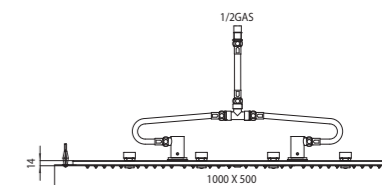

LED LIGHTS

Codice/Code	Misura/Size	Led	Finitura/Finish	Portata acqua Water flow	Box Euro
WI0383	1000 x 1000 mm	12	030 cromo/chrome	min 20 L/min	9.115,00

WI0382 - DREAM - XL

LED LIGHTS

Codice/Code	Misura/Size	Led	Finitura/Finish	Portata acqua Water flow	Box Euro
WI0382	1000 x 500 mm	12	030 cromo/chrome	min 20 L/min	7.428,00