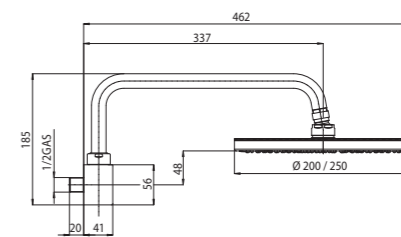

H55... - OKI

Packaging Box: 6 pz/pcs
40x40x70

Packaging Box: 6 pz/pcs
40x40x70