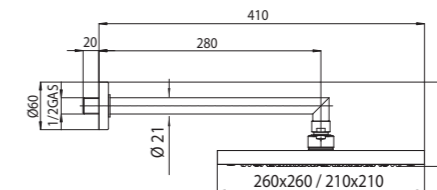

H70... - CUBE

Packaging Box: 6 pz/pcs
40x40x70

Packaging Box: 10 pz/pcs
40x40x70