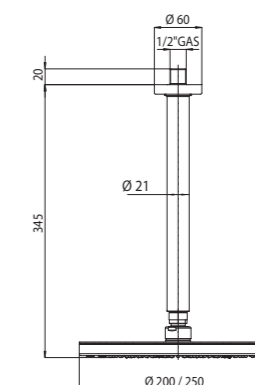

H31... - OKI

Packaging Box: 6 pz/pcs
40x40x70

Packaging Box: 10 pz/pcs
40x40x70