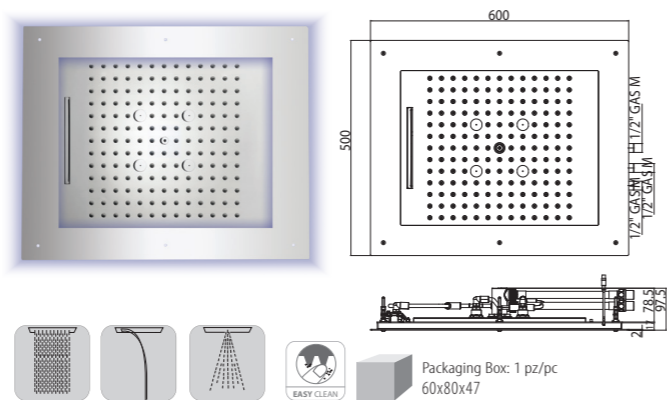

HI0930 - FRAME/3 - 3 SPRAYS
RGB LIGHTS CROMOTHERAPY

Codice/Code	Misura/Size	Finitura/Finish	Portata acqua Water flow	Box Euro
HI0930	600 x 500 mm	030 cromo/chrome	min 16 L/min	3.775,00