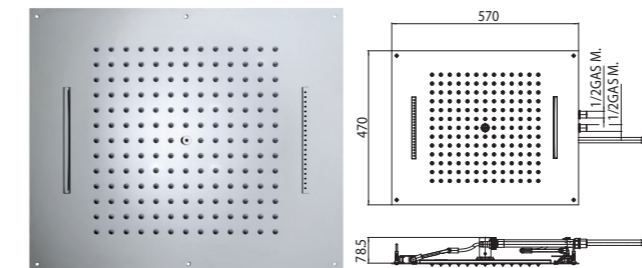

H38927 - DREAM/3 - 3 SPRAYS

Codice/Code	Misura/Size	Finitura/Finish	Portata acqua Water flow	Box Euro
H38927	570 x 470 mm	030 cromo/chrome	min 16 L/min	1.937,00