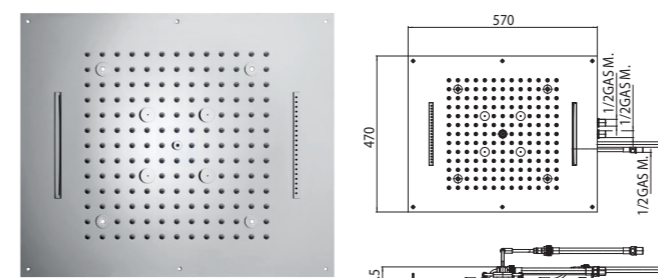

H38918 - DREAM/4 - 4 SPRAYS

LED LIGHTS

Codice/Code	Misura/Size	Led	Finitura/Finish	Portata acqua Water flow	Box Euro
H38918	570 x 470 mm	4	030 cromo/chrome	min 16 L/min	3.247,00