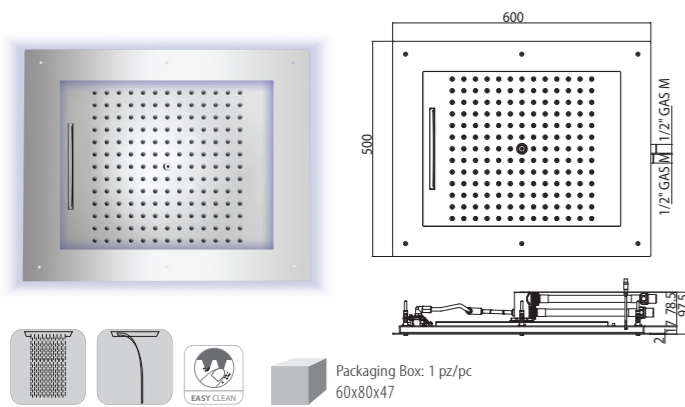

HI0925 - FRAME/2 - 2 SPRAYS
RGB LIGHTS CROMOTHERAPY

Codice/Code	Misura/Size	Finitura/Finish	Portata acqua Water flow	Box Euro
HI0925	600 x 500 mm	030 cromo/chrome	min 16 L/min	3.257,00