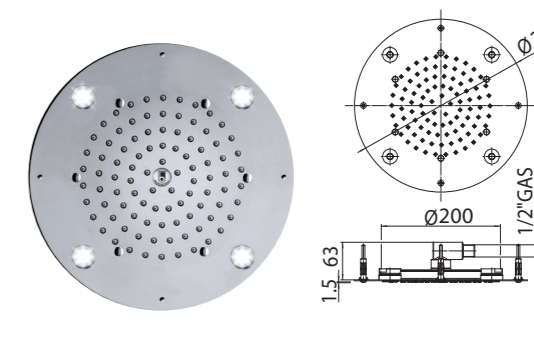

I00724 - OKI FLAT LED LIGHTS (1 Color)

Packaging Box: 6 pz/pcs
40x40x60

Codice/Code	Misura/Size	Led	Finitura/Finish	Portata acqua Water flow	Box Euro
I00724	Ø 290 mm	4	030 cromo/chrome	min 9 L/min	603,00