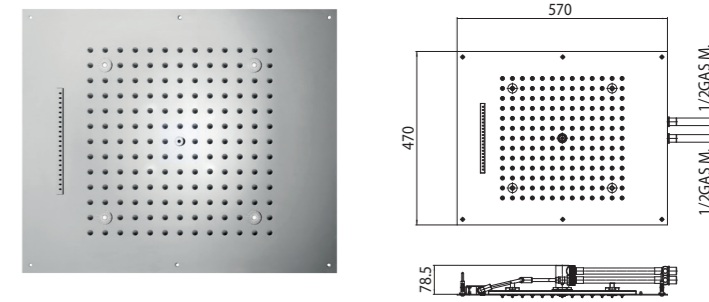

H38916 - DREAM/2 - 2 SPRAYS

LED LIGHTS

Codice/Code	Misura/Size	Led	Finitura/Finish	Portata acqua Water flow	Box Euro
H38916	570 x 470 mm	4	030 cromo/chrome	min 16 L/min	2.377,00