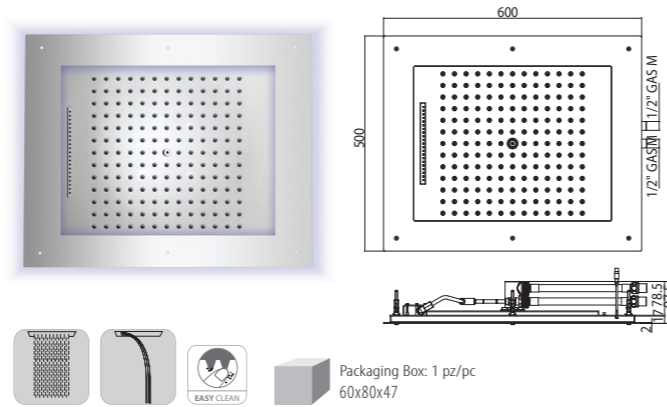

HI0926 - FRAME/2 - 2 SPRAYS
RGB LIGHTS CROMOTHERAPY

Codice/Code	Misura/Size	Finitura/Finish	Portata acqua Water flow	Box Euro
HI0926	600 x 500 mm	030 cromo/chrome	min 16 L/min	3.257,00