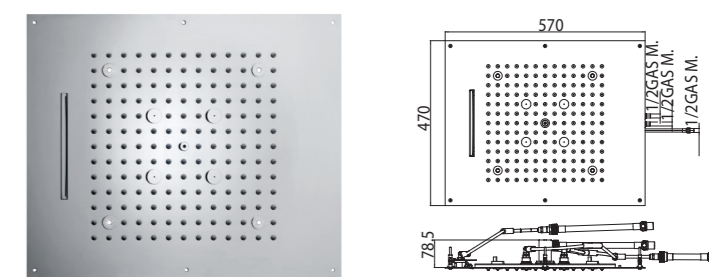

H38940 - DREAM/3 - 3 SPRAYS

LED LIGHTS

Codice/Code	Misura/Size	Led	Finitura/Finish	Portata acqua Water flow	Box Euro
H38940	570 x 470 mm	4	030 cromo/chrome	min 16 L/min	2.897,00