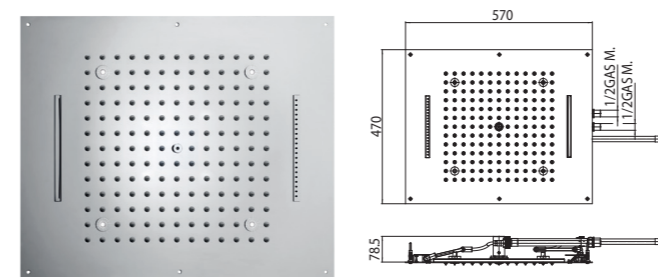

H38917 - DREAM/3 - 3 SPRAYS

LED LIGHTS

Codice/Code	Misura/Size	Led	Finitura/Finish	Portata acqua Water flow	Box Euro
H38917	570 x 470 mm	4	030 cromo/chrome	min 16 L/min	2.747,00